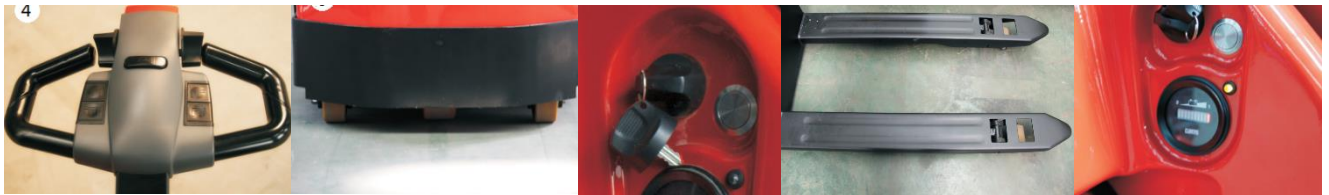

Electric Pallet Trucks

Mini Mover

Lift Capacity: 1800kg

Powerful, tough and compact, for easy pallet handling

- Ergonomic handle with reversing switch, horn and dual thumb control for safe, accurate operation
- On-board hour meter and battery discharge indicator
- Balance wheels give added stability and safety
- Continuous duty cycle of over 4 hours on a single charge
- Anti-collision blocks protect truck body from collision
- AC technology, electromagnetic brake
- Specially designed forks have improved rigidity and hardness