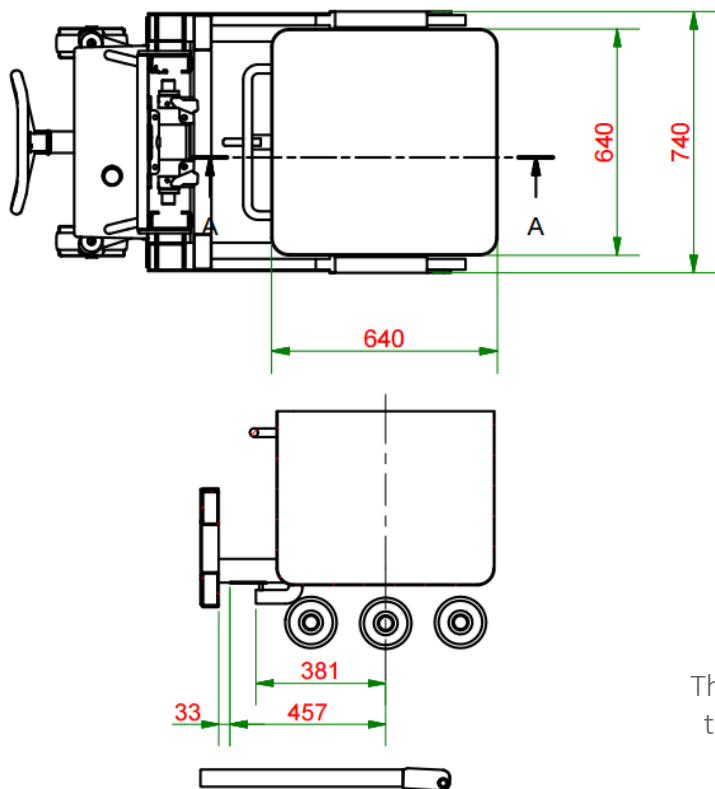

# Logitrans EHSS Inox, Custom:

Euro Bins & Tote Bins: Lifters & Rotators (200 litres)

Logitrans semi-stainless steel electric stacker is built with special gripping arms for lifting and handling stainless steel or plastic Eurobin tote bins, with a 200 litre capacity. The arms can be fitted to a **Logitrans straddle stacker**, for lifting and lowering Euro bins. Other lift heights and dimensions are also available.

The arms can also be fitted to a **Logitrans Rotator**; the tote bin can be rotated through 180 degrees each way for filling and emptying.

Units 10 & 11 Bridgwater Court, Oldmixon Crescent, Weston-super-Mare BS24 9AY