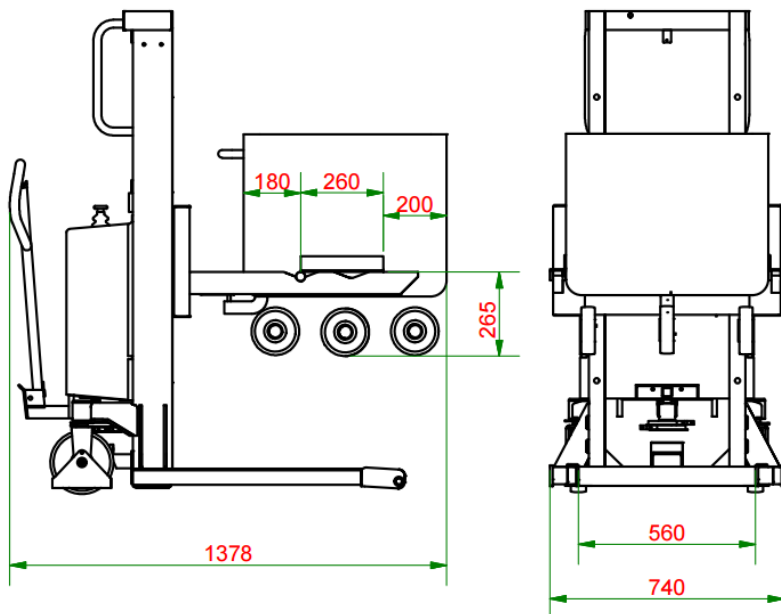

# Logitrans EHSS Inox, Custom:

Euro Bins & Tote Bins: Lifters & Rotators (200 litres)

Logitrans semi-stainless steel electric stacker is built with special gripping arms for lifting and handling stainless steel or plastic Eurobin tote bins, with a 200 litre capacity. The arms can be fitted to a **Logitrans straddle stacker**, for lifting and lowering Euro bins. Other lift heights and dimensions are also available.

The arms can also be fitted to a **Logitrans Rotator**; the tote bin can be rotated through 180 degrees each way for filling and emptying.

Units 10 & 11 Bridgwater Court, Oldmixon Crescent, Weston-super-Mare BS24 9AY